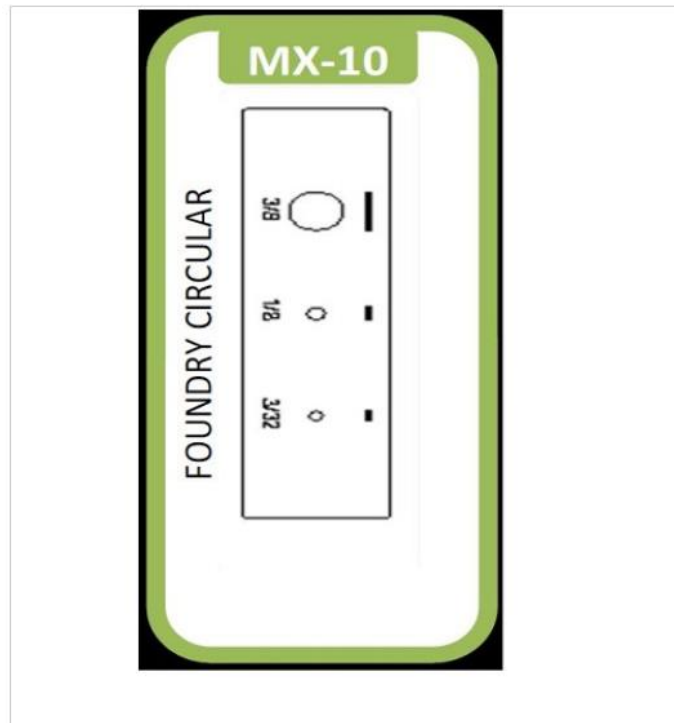

MX-10 Foundry-Circular crack comparator

MX-10 Foundry-Circular crack comparator

*Available in white, fluorescent green, black and orange