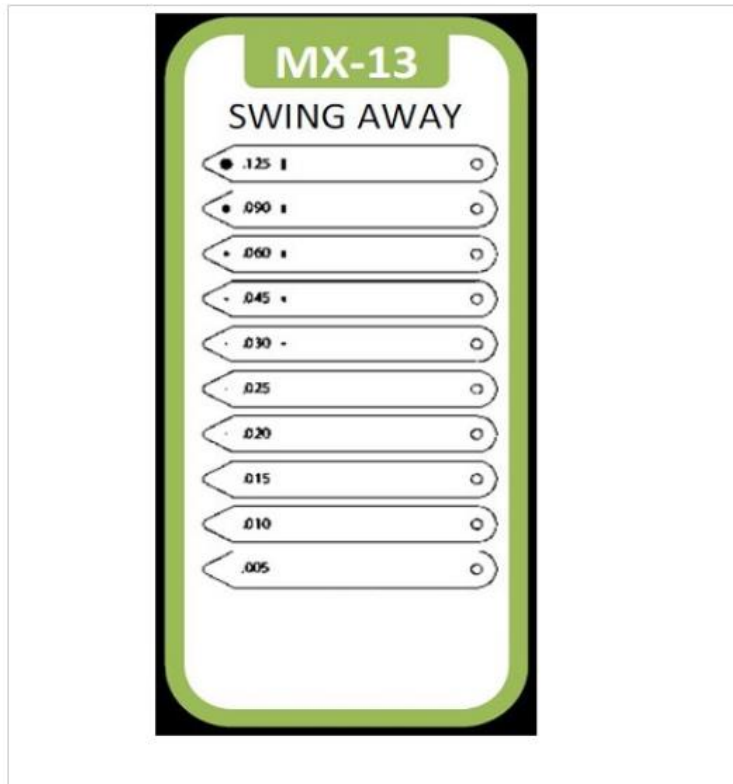

MX-13 Swing Away crack comparator

MX-13 Swing Away crack comparator

*Available in white, fluorescent green, black and orange