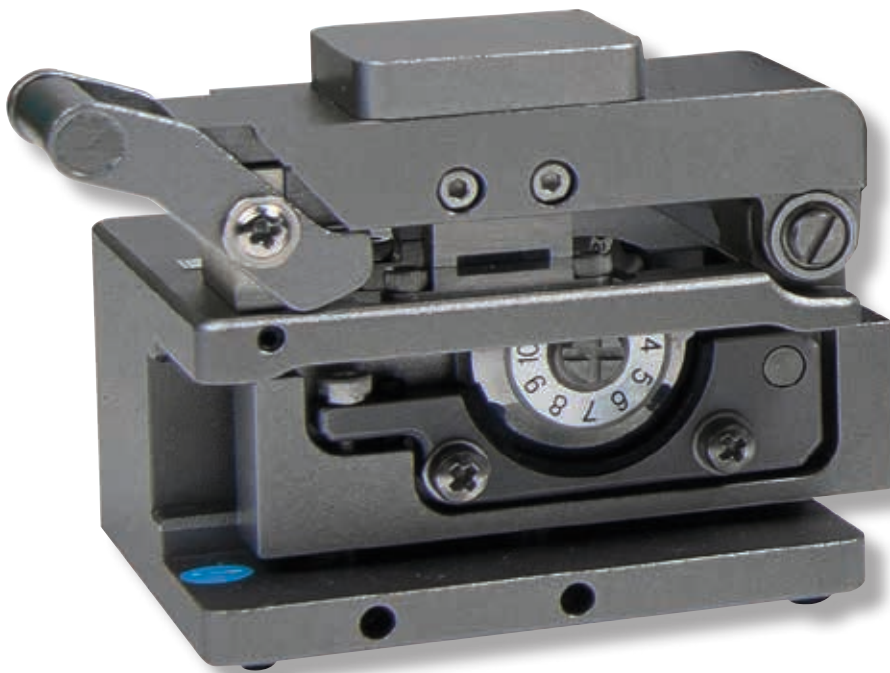

GREENLEE®
COMMUNICATIONS
A Textron Company

910CL Optical Fiber Cleaver

Ideal for both indoor and outdoor splicing applications

Cleave fiber consistently and accurately.

The Greenlee Communications 910CL is a precision optical fiber cleaver that quickly helps cable technicians prepare single and multi mode fiber cable for splicing.

Best used when paired with the Greenlee 910FS Optical Fusion Splicer, the 910CL cleaves fiber consistently and accurately. The cleaved fiber remains in the adapter and the entire unit can be inserted into the 910FS, saving time, reducing damage to the fiber, and giving you faster, more accurate results every time.

The Greenlee Communications 910CL Optical Fiber Cleaver—cleave fiber faster, simpler, and easier.

Features

The 910CL Fiber Cleaver consistently cleaves flat; a key requirement for good splices. The interlocking mechanism also prevents cleaving until proper tensioning is complete. Easy to clean and adjust, the rugged construction makes the 910CL best suited for field use.

- Cleaves Single-Mode and Multi-Mode Fiber
- Blades rotate for long life
- Adapters available for 250 μm , 900 μm , Bow-Tie, and Splice-On-Connector (SC and LC)
- No batteries or power required

Specifications