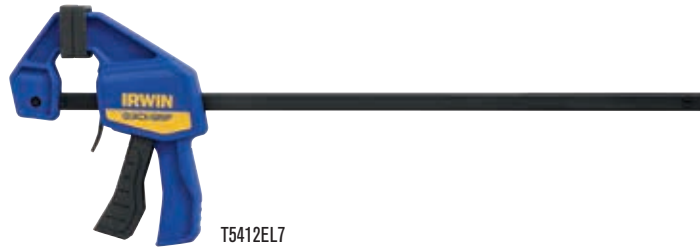

MINI ONE-HANDED BAR CLAMP

T5412EL7

NEW

ITEM NO.	DESCRIPTION	THROAT DEPTH	EAN	MASTER PACK	SHELF PACK
T546EL7	150mm (6") Mini Clamp	2-7/16" / 62mm	5715110790585	-	5
T5462EL7	150mm (6") Mini Clamp - 2 Pack	2-7/16" / 62mm	5715110790592	-	5
T5412EL7	300mm (12") Mini Clamp	2-7/16" / 62mm	5715110790622	-	5
T54122EL7	300mm (12") Mini Clamp - 2 Pack	2-7/16" / 62mm	5715110790639	-	5

EVENLY DISTRIBUTES UP TO 63kg (140 lbs.) of sustained clamping force
IDEAL FOR LIGHT-DUTY APPLICATIONS like woodworking and a variety of smaller projects
NON-MARRING FULL-FACE PADS protect work surfaces
ONE-HANDED QUICK-RELEASE™ TRIGGER

MICRO ONE-HANDED BAR CLAMP

T53006EL7

NEW

ITEM NO.	DESCRIPTION	THROAT DEPTH	EAN	MASTER PACK	SHELF PACK
T53006EL7	115mm (4.5") Micro Clamp	1-3/16" / 30mm	5715110790547	-	10
T530062EL7	115mm (4.5") Micro Clamp - 2 Pack	1-3/16" / 30mm	5715110801021	-	5

SPECIALLY DESIGNED for home, craft and hobby use providing 15kg (35 lbs.) of clamping pressure
IDEAL FOR DELICATE WORK requiring light clamping pressure
NON-MARRING FULL-FACE PADS protect work surfaces
ONE-HANDED QUICK-RELEASE™ TRIGGER