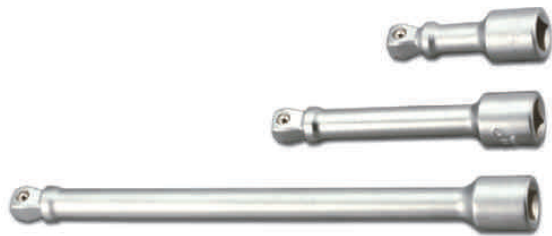

1/4" DRIVE ACCESSORIES

STS1400 1/4" DR. SLIDING BAR

L: 115mm

UJS1400 1/4" DR. UNIVERSAL JOINT

L: 40mm

1/4" DR. Extension Bar

ITEM NO.	SIZE (inch)	L (inch)
ES14200	1/4"	2"
ES14300	1/4"	3"
ES14400	1/4"	4"
ES14600	1/4"	6"
ES14100	1/4"	10"

1/4" DR. Extension Bar With Wobble

ITEM NO.	SIZE (inch)	L (inch)
EWS14200	1/4"	2"
EWS14300	1/4"	3"
EWS14400	1/4"	4"
EWS14600	1/4"	6"
EWS14900	1/4"	9"