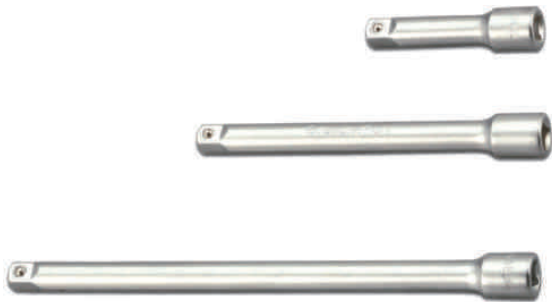

1/4" DRIVE ACCESSORIES

STS1400 1/4" DR. SLIDING BAR

L: 115mm

UJS1400 1/4" DR. UNIVERSAL JOINT

L: 40mm

1/4" DR. Extension Bar

ITEM NO.	SIZE (inch)	L (inch)
ES14200	1/4"	2"
ES14300	1/4"	3"
ES14400	1/4"	4"
ES14600	1/4"	6"
ES14100	1/4"	10"

1/4" DR. Extension Bar With Wobble

ITEM NO.	SIZE (inch)	L (inch)
EWS14200	1/4"	2"
EWS14300	1/4"	3"
EWS14400	1/4"	4"
EWS14600	1/4"	6"
EWS14900	1/4"	9"