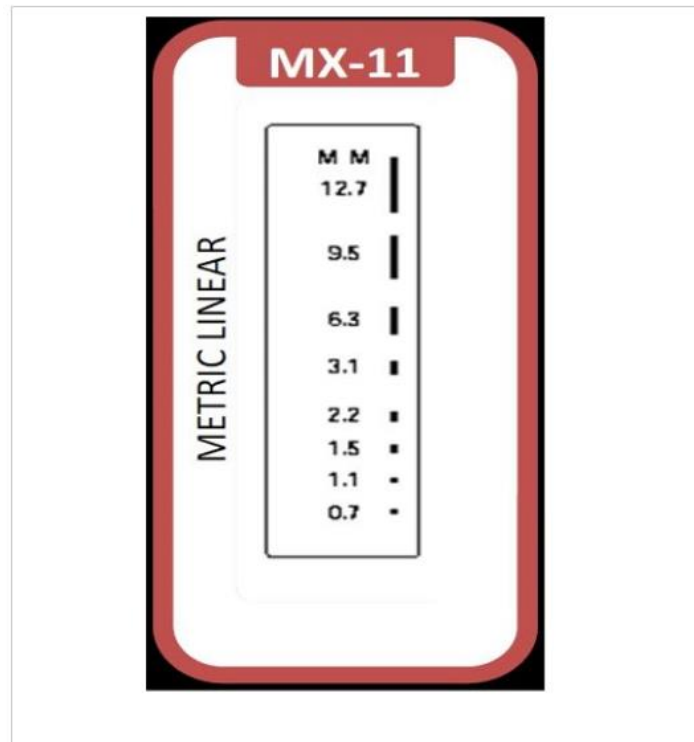

MX-11 Metric-Linear crack comparator

MX-11 Metric-Linear crack comparator

*Available in white, fluorescent green, black and orange