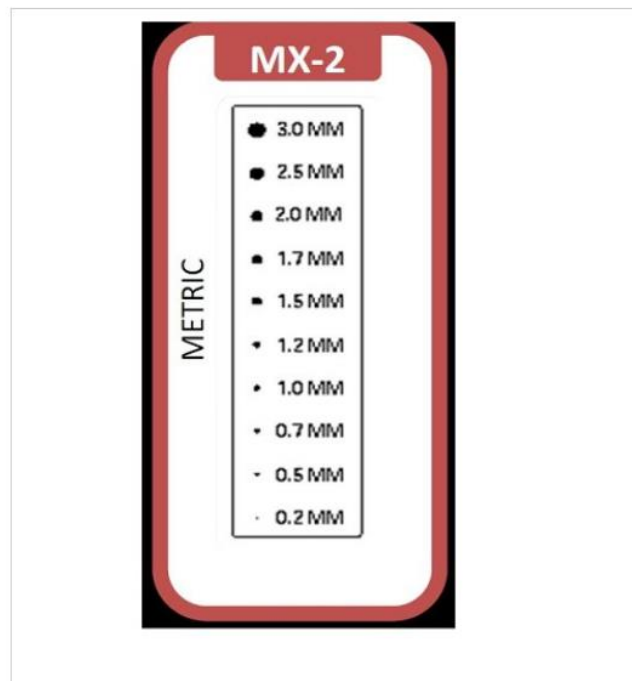

## MX-2 Crack comparator – Metric – Range .2 -3.0

MX-2 Crack comparator – Metric  
Range .2 -3.0

\*Available in white, fluorescent green, black and orange