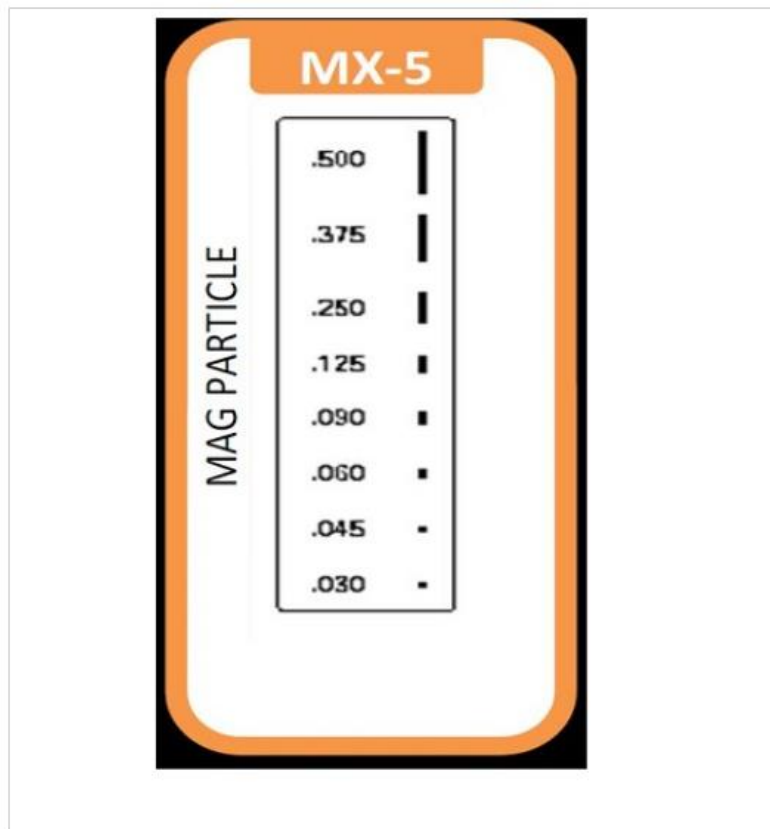

MX-5 Magnetic Particle crack comparator

MX-5 Magnetic Particle crack comparator

*Available in white, fluorescent green, black and orange