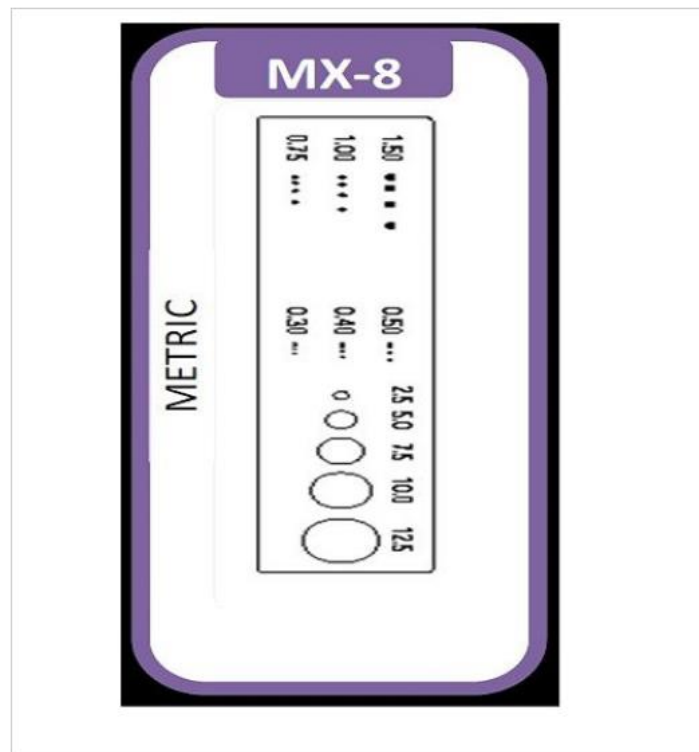

MX-8 Metric crack comparator

MX-8 Metric crack comparator

*Available in white, fluorescent green, black and orange