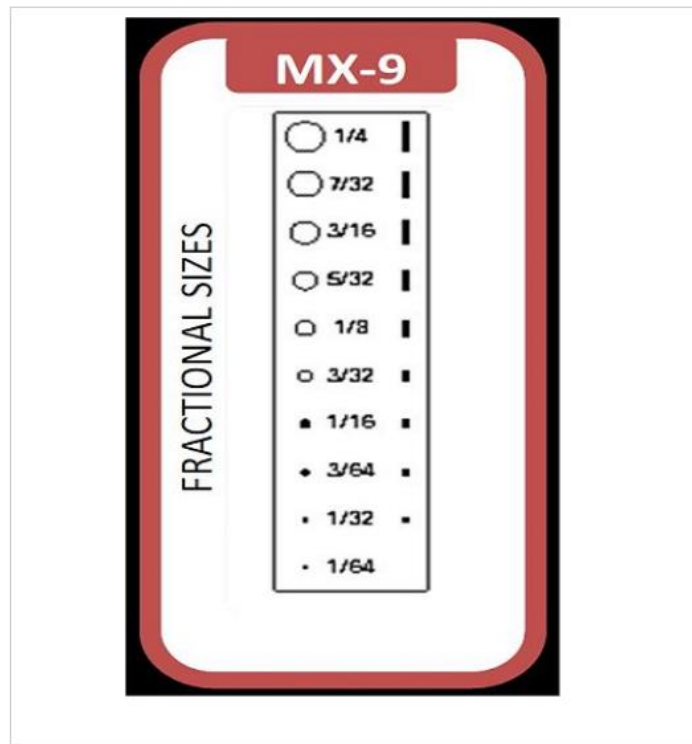

## MX-9 Fractional Size crack comparator

MX-9 Fractional Size crack comparator

\*Available in white, fluorescent green, black and orange